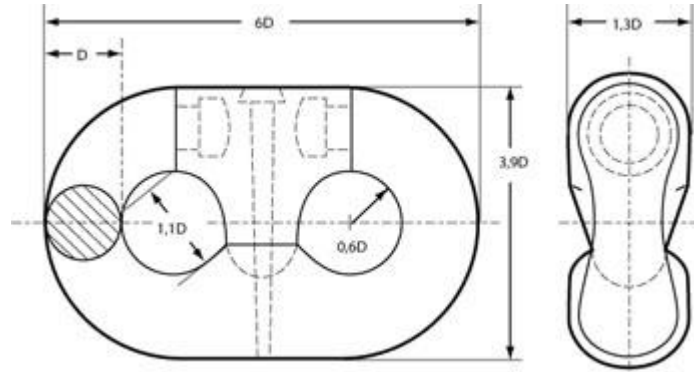

Baldt C-connector

Product Code: 50213

Trident Shackle

Product Code: 50214